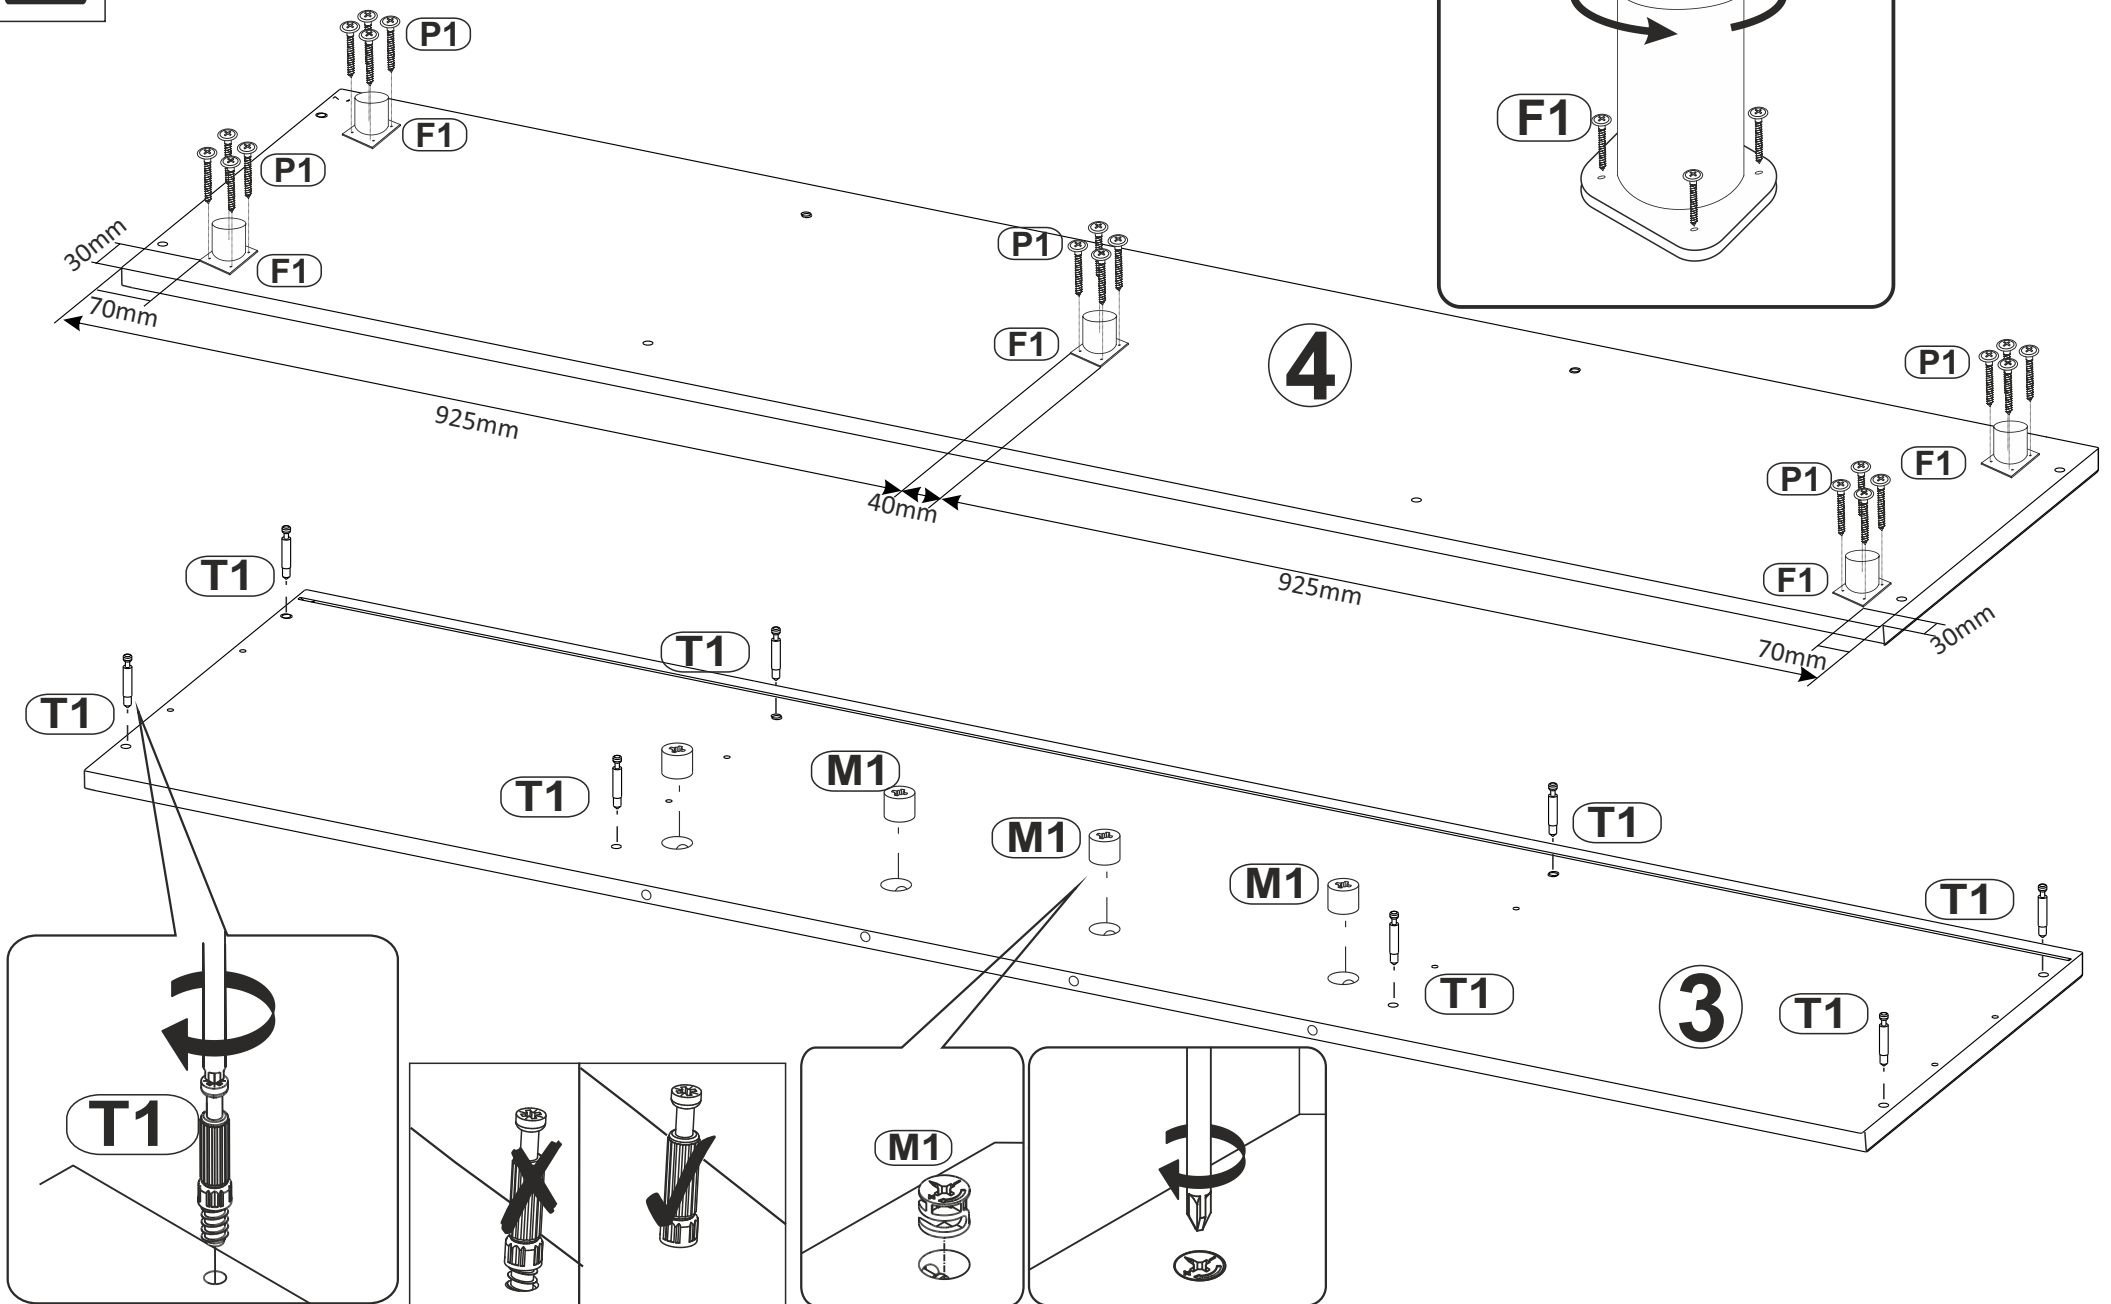

RTV 189

ASSEMBLY INSTRUCTIONS

02/12

Model: RTV 189

Use the following for assembly:

BAG 1

K2  8x32 x20	T1  x16	M1  x16	S10  US 3x18 x10	P2  3,5x18 x6	Z2  x8	K11  7x50 x8	K7  x1
---	---	---	--	--	--	--	---

BAG 2

Z7  x4	S3  4x13 x8
--	--

BAG 3

F1  x5	P1  4x16 x20
--	---

1

2

5

6

7