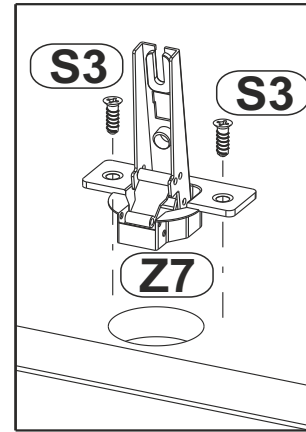

RTV 189

ASSEMBLY INSTRUCTIONS

02/12

Model: RTV 189

Use the following for assembly:

BAG 1

K2  8x32 x20	T1  x16	M1  x16	S10  US 3x18 x10	P2  3,5x18 x6	Z2  x8	K11  7x50 x8	K7  x1
---	---	---	--	--	--	--	---

BAG 2

Z7  x4	S3  4x13 x8
--	--

BAG 3

F1  x5	P1  4x16 x20
--	---

1

2

5

6

7