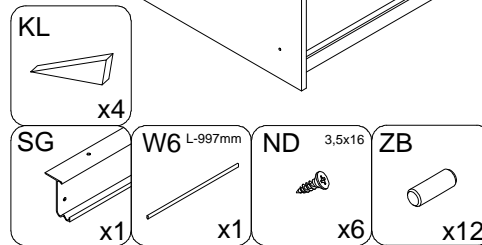

9

8

10

11

12

SZAFKA

MIKA 150

11.02.2016

2-2,5

1

M4 x2	C 4x12 x2	NC 4x16 x2	NG 5x16 x20	BS x2	D2 x2	RK x1	D x2	AS x1	I x2	J 4x25 x4
ZB x16	T x2	ND 3.5x16 x2	YD 7x50 x1	WB x2	ZG x1	ASG x1	R x3	ZC x3		
A 8x32 x46	SD x1	SG x1	W6 L-997mm x1	M 3.9x25 x2	HIM x2	S L-2042mm x1	N 3x20 x14			